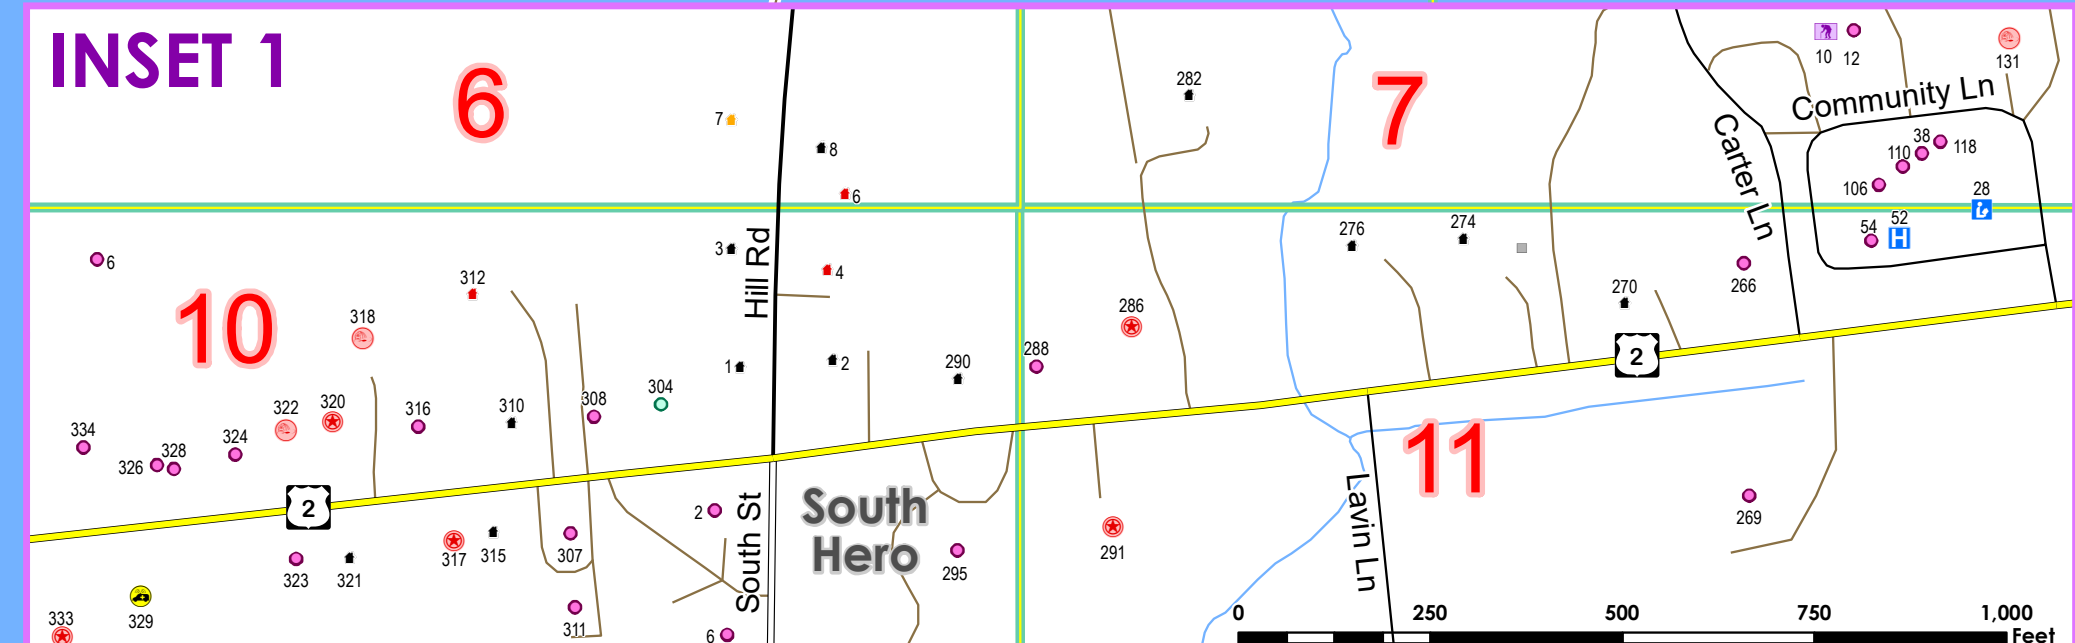

COMMUNITY MAP

Town of South Hero, Vermont