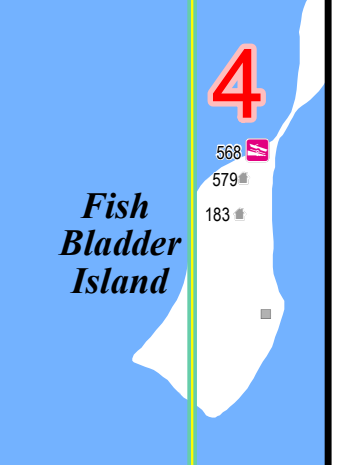

COMMUNITY MAP

Town of South Hero, Vermont