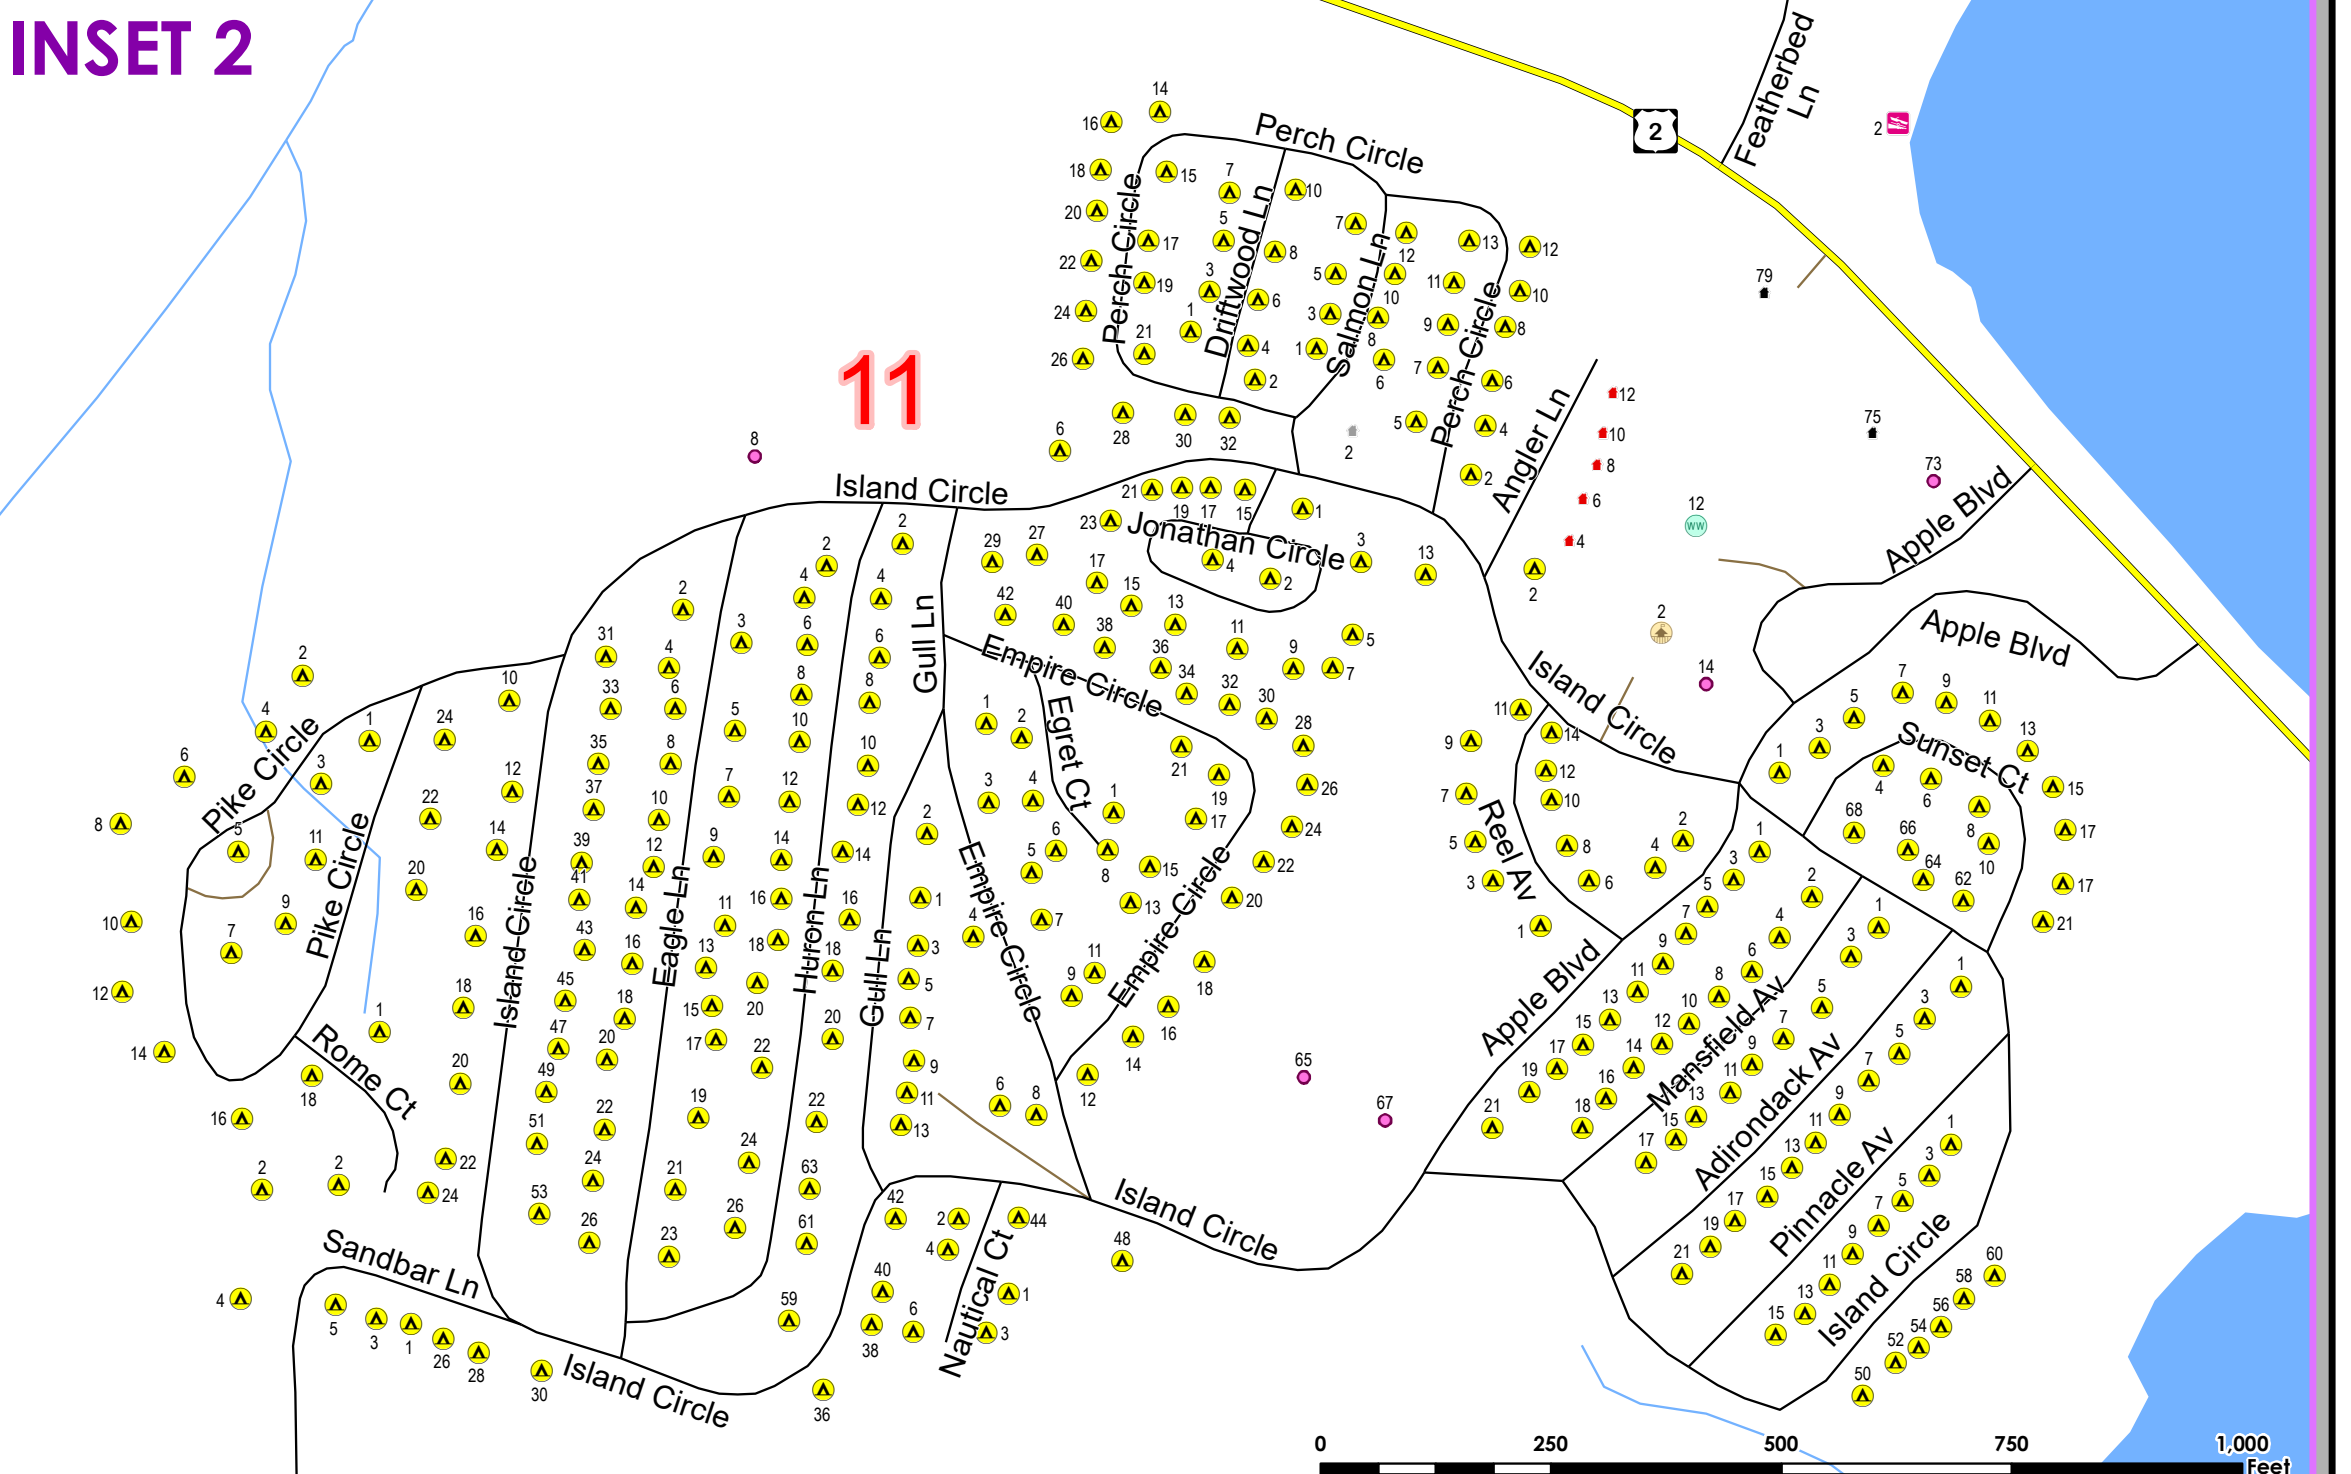

COMMUNITY MAP

Town of South Hero, Vermont