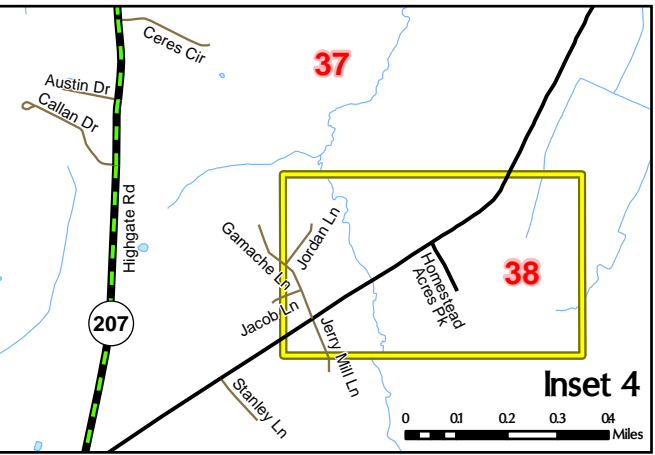

LEGEND

- 7 Grid Number
- Grid
- Lake, Pond or River
- River, Stream or Brook
- Interstate Highway
- Federal Highway
- State Highway
- Class 1 Town Highway
- Class 2 Town Highway
- Class 3 Town Highway
- Class 4 Town Highway
- Legal Trail
- Private Road
- Town Boundary

Northwest
Regional Planning Commission

Vermont Coordinate System
Transverse Mercator, NAD 83.
For planning purposes only.
Prepared by:
Northwest RPC
75 Fairfield Street
St. Albans, VT 05478
(802) 524-5958
www.nwpcvt.com
July, 2015.

TOWN & VILLAGE OF SWANTON