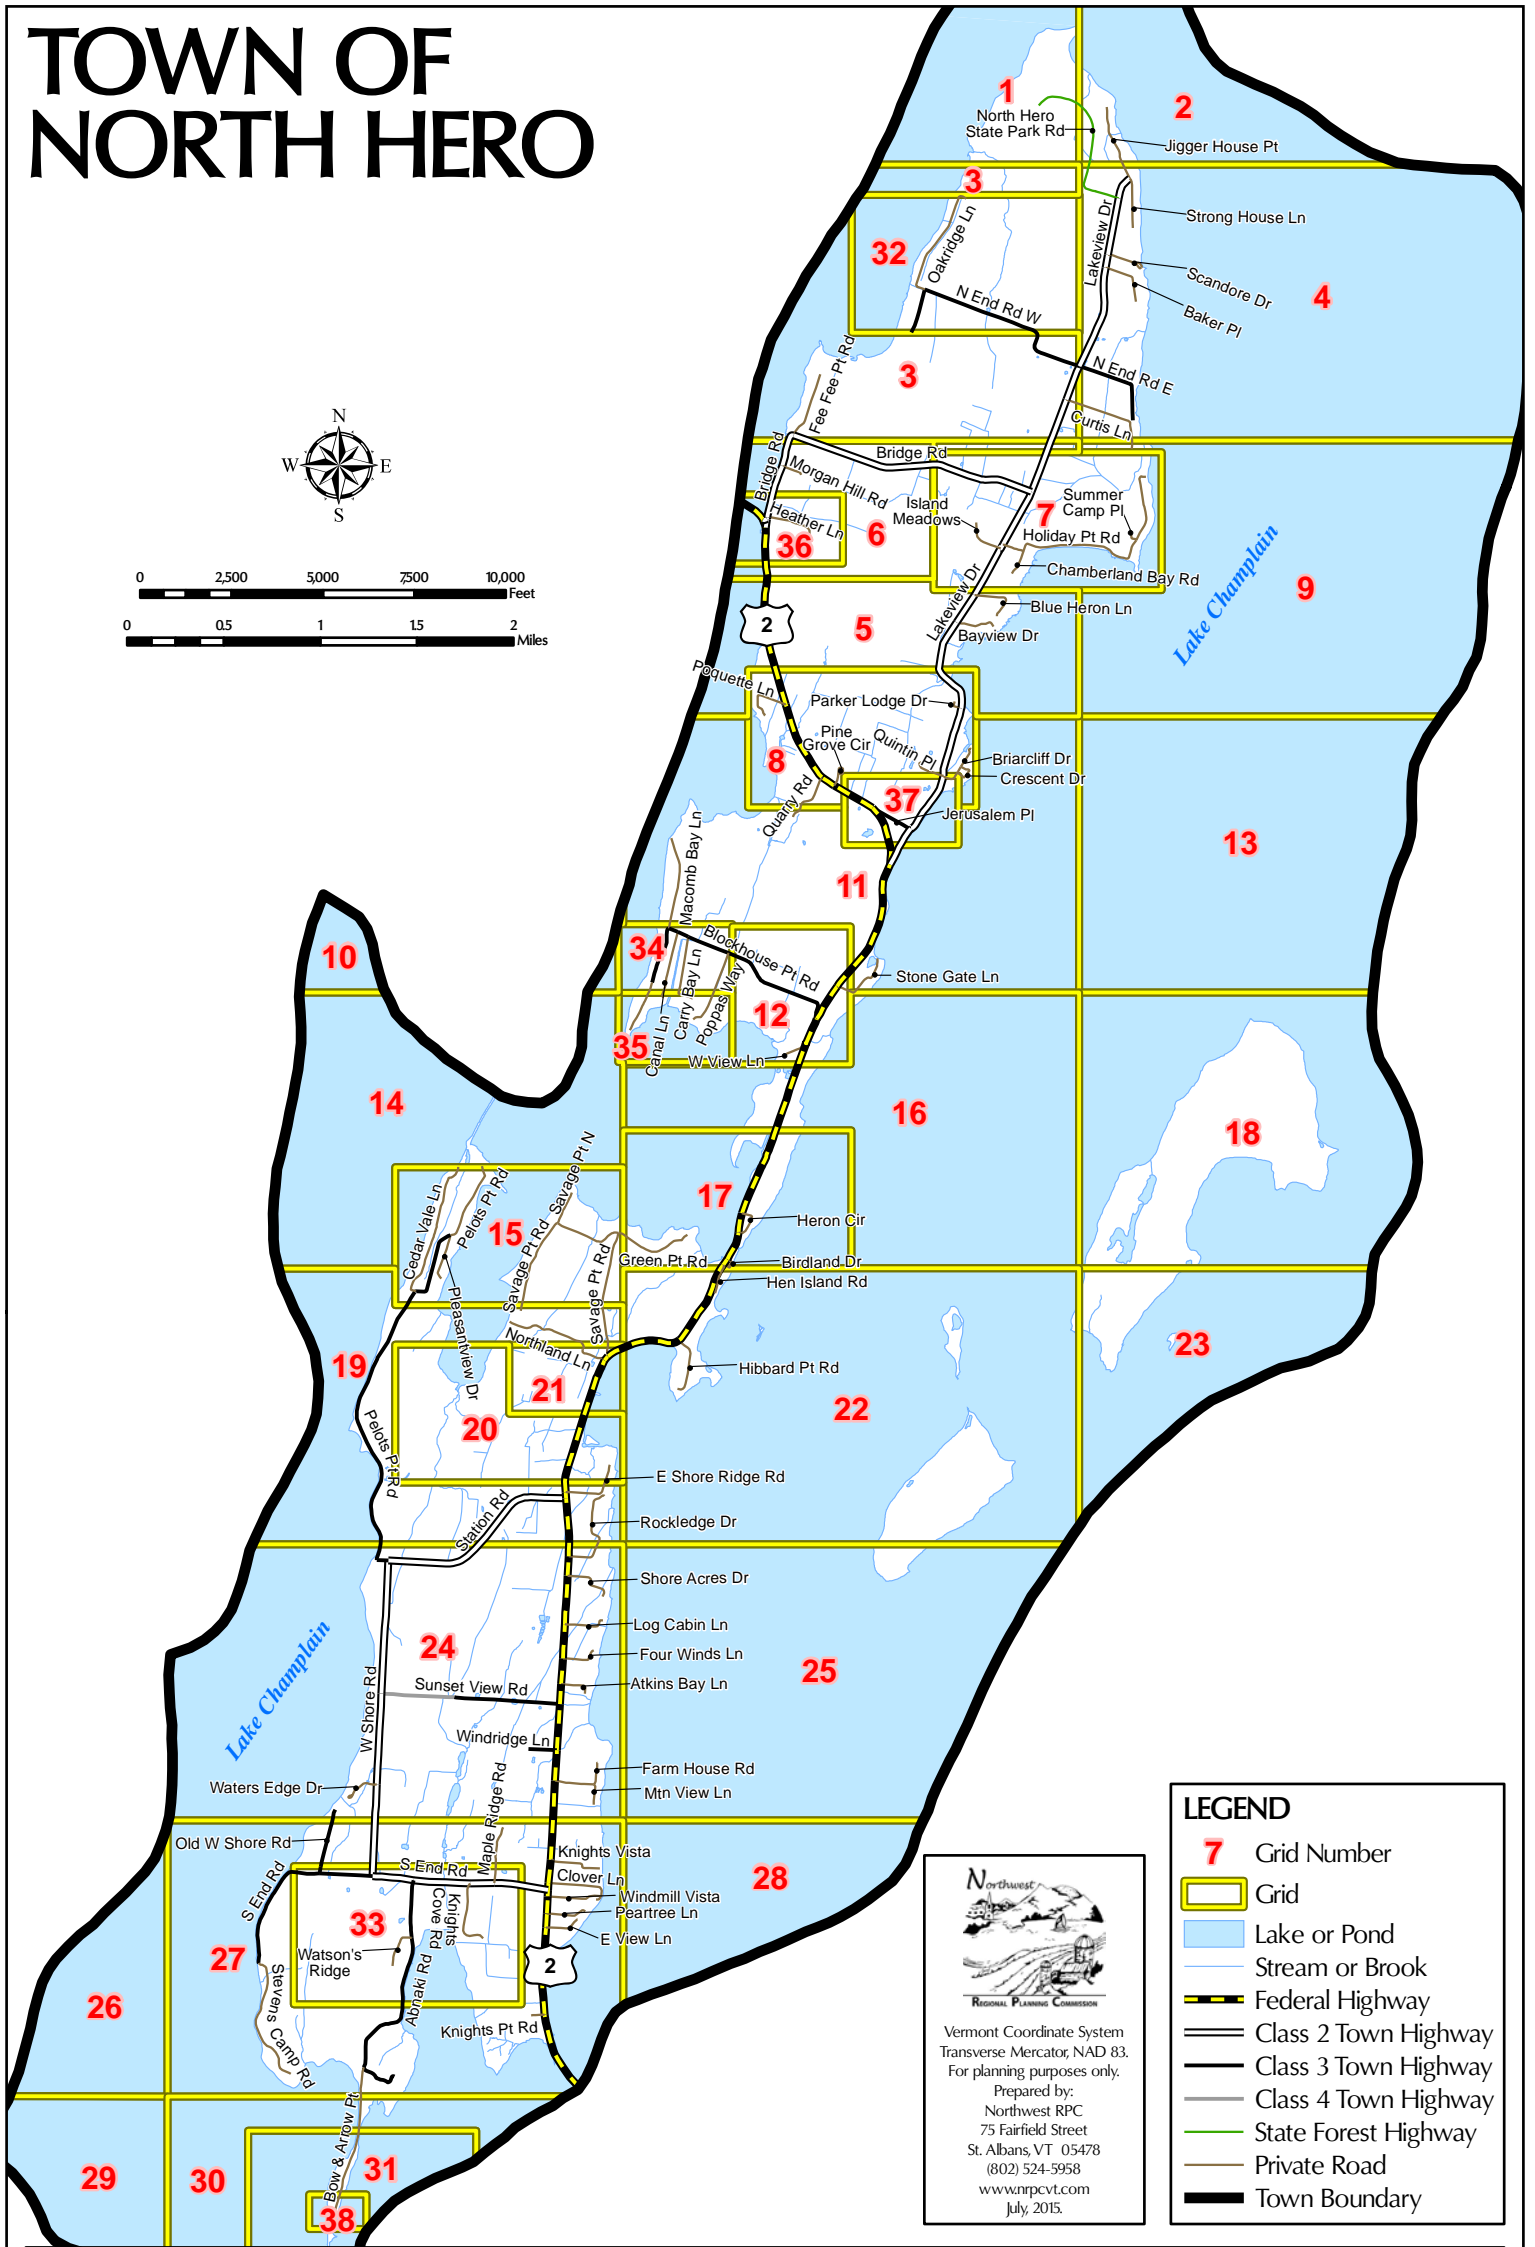

# TOWN OF NORTH HERO

### LEGEND

- 7 Grid Number
- Grid
- Lake or Pond
- Stream or Brook
- Federal Highway
- Class 2 Town Highway
- Class 3 Town Highway
- Class 4 Town Highway
- State Forest Highway
- Private Road
- Town Boundary

Regional Planning Commission  
Vermont Coordinate System  
Transverse Mercator, NAD 83.  
For planning purposes only.  
Prepared by:  
Northwest RPC  
75 Fairfield Street  
St. Albans, VT 05478  
(802) 524-5958  
www.nrpcvt.com  
July, 2015.

ROAD NAME	GRID	ROAD NAME	GRID	ROAD NAME	GRID	ROAD NAME	GRID
Abnaki Rd	27, 33	Curtis Ln	3, 4, 9	Knights Pt Rd	27	Pelots Pt Rd	15, 19, 24
Atkins Bay Ln	24	E Shore Rdg Rd	19, 20	Knights Vista	27	Pine Grove Cir	8
Baker Pl	4	E View Ln	27	Lakeview Dr	3, 4, 5, 7, 8, 11, 37	Pleasantview Dr	15
Bayview Dr	5	Farm House Rd	24	Log Cabin Ln	24	Poppas Way	34, 35
Birdland Dr	17	Fee Fee Pt Rd	3	Macomb Bay Ln	11, 34	Poquette Ln	8
Blockhouse Pt Rd	12, 34, 35	Four Winds Ln	24	Maple Rdg Rd	27, 33	Quarry Rd	8, 11
Blue Heron Ln	5	Green Pt Rd	15, 17	Morgan Hill Rd	6	Quintin Pl	8, 37
Bow & Arrow Pt	27, 30, 31, 38	Heather Ln	36	Mtn View Ln	24	Rockledge Dr	19, 24
Briarcliff Dr	8, 37	Hen Island Rd	17, 22	N End Rd E	4	Savage Pt N	15
Bridge Rd	3, 6, 7, 36	Heron Cir	17	N End Rd W	3, 4, 32	Savage Pt Rd	15, 19, 21
Canal Ln	34, 35	Hibbard Pt Rd	22	North Hero State Park Rd	1, 2, 4	Scandore Dr	4
Cedar Vale Ln	15	Holiday Pt Rd	7	Northland Ln	19, 21	Shore Acres Dr	24
Chamberland Bay Rd	7	Island Meadows	7	Oakridge Ln	3	S End Rd	27, 33
Clover Ln	27	Jerusalem Pl	37	Old W Shore Rd	24, 27, 33	Slaton Rd	19, 24
Crescent Dr	8	Jigger House Pt	2, 4	Parker Lodge Dr	8	Stevens Camp Rd	27
		Knights Cove Rd	33	Pear tree Ln	27	Stone Gate Ln	11, 12, 16