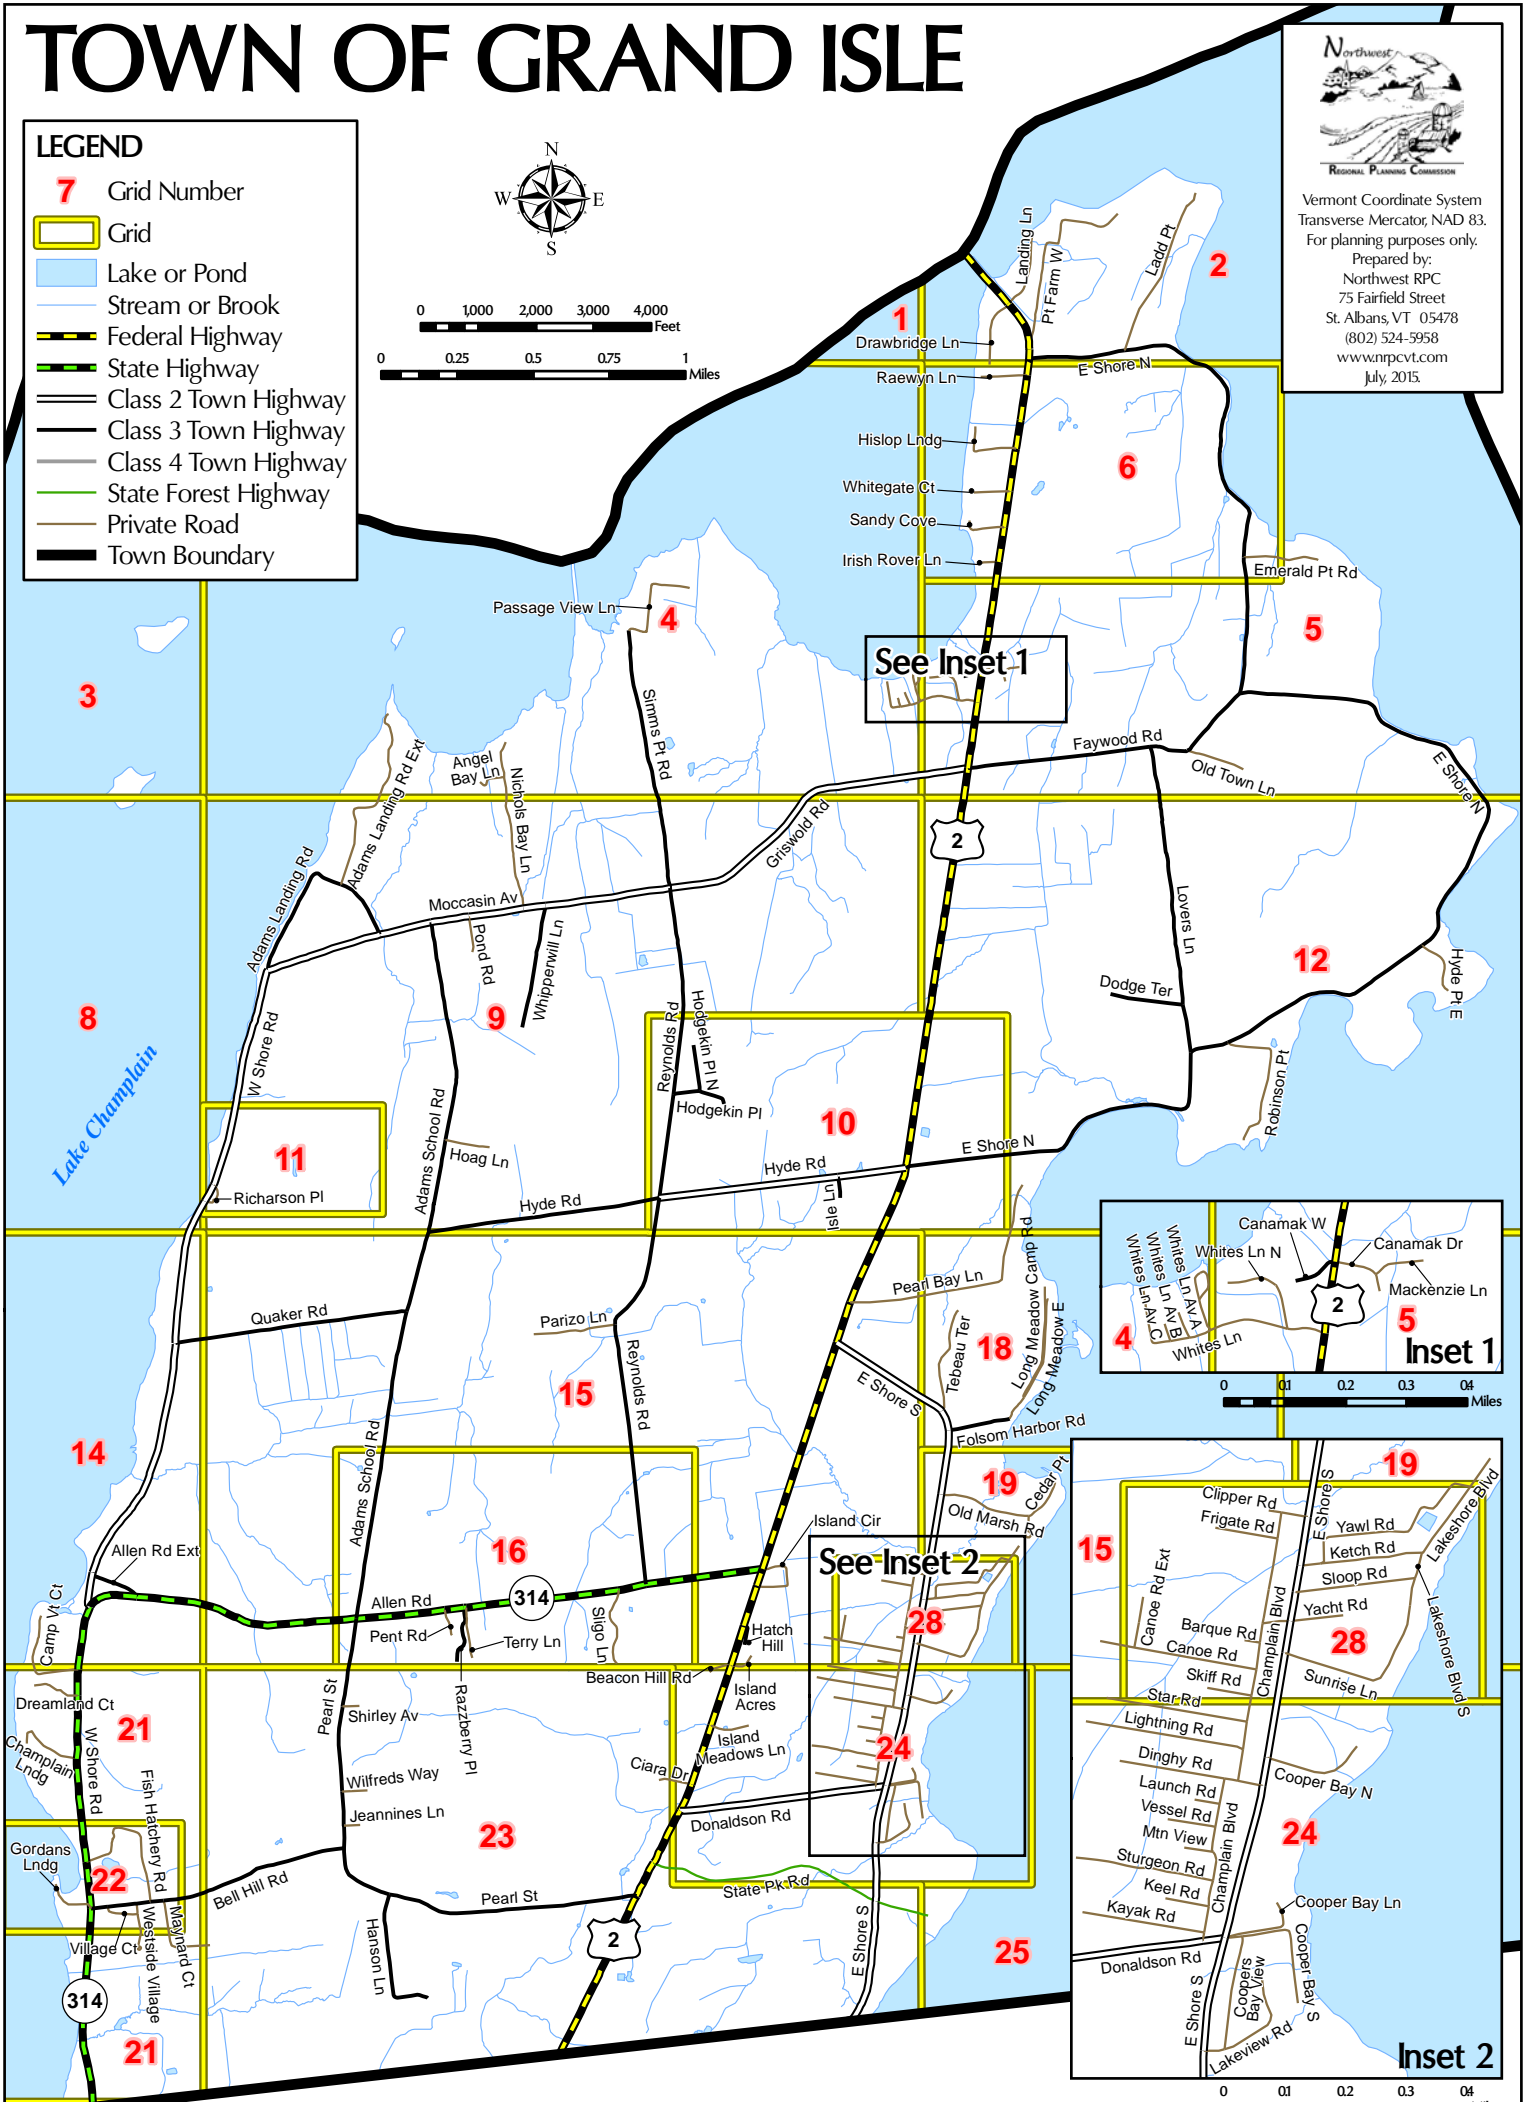

TOWN OF GRAND ISLE

Vermont Coordinate System
 Transverse Mercator, NAD 83.
 For planning purposes only.
 Prepared by:
 Northwest RPC
 75 Fairfield Street
 St. Albans, VT 05478
 (802) 524-5958
 www.nrpcvt.com
 July, 2015.

LEGEND

- 7** Grid Number
- Grid
- Lake or Pond
- Stream or Brook
- Federal Highway
- State Highway
- Class 2 Town Highway
- Class 3 Town Highway
- Class 4 Town Highway
- State Forest Highway
- Private Road
- Town Boundary