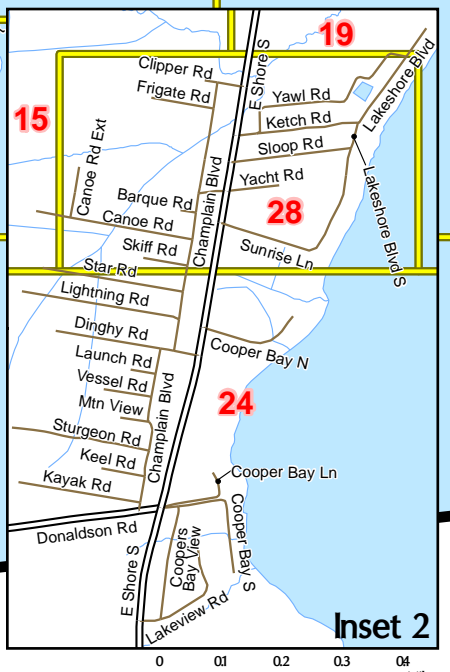

TOWN OF GRAND ISLE

Vermont Coordinate System
 Transverse Mercator, NAD 83.
 For planning purposes only.
 Prepared by:
 Northwest RPC
 75 Fairfield Street
 St. Albans, VT 05478
 (802) 524-5958
 www.nrpcvt.com
 July, 2015.

LEGEND

- 7** Grid Number
- Grid
- Lake or Pond
- Stream or Brook
- Federal Highway
- State Highway
- Class 2 Town Highway
- Class 3 Town Highway
- Class 4 Town Highway
- State Forest Highway
- Private Road
- Town Boundary