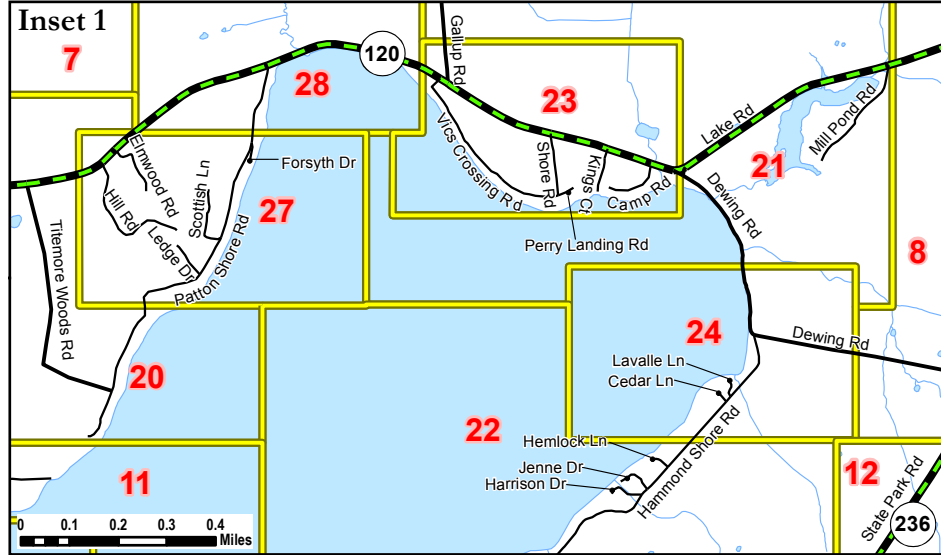

ROAD NAME	GRID	ROAD NAME	GRID
Apple Tree Ln	19	Middle Rd	6, 7, 8, 19
Barnum Rd	6, 9, 10	Mill Pond Rd	21
Bass Ln	18	Morgan's Hideaway Rd	13
Beaver Meadow Rd	10	Morses Line Rd	1, 2, 6, 19
Black Woods Rd	11, 25	Mullen Shore Rd	25
Bliss Rd	15	N Sheldon Rd	11, 14, 16
Boston Post Rd	4	Patterson Pt Rd	26
Bouchard Rd	1	Patton Shore Rd	20, 27, 28
Browns Corner Rd	9, 10, 19	Perch Pl	18
Bunny Hop Rd	18	Perry Landing Rd	23
Camp Rd	23	Pidgeon Hill Rd	2, 6
Causway Rd	18	Pierce Rd	2
Cedar Ln	24	Pike Lp	18
Chickadee Dr	2, 6	Rabbit Run Rd	18
Colton Rd	17	Rail Bed Rd	18
Dandurand Rd	2, 5, 6	Rice Hill Rd	14
Deer Run Rd	18	Richard Rd	2, 3, 6
Dewing Rd	8, 12, 21, 23, 24	Riley Rd	11, 20, 25, 26
Durkee Rd	9	Rock Maple Rd	4, 8
Elmwood Rd	27	Sandy Bay Rd	11, 25
Fawn Leap Rd	18	School St	19
Forsyth Dr	27	Scott Rd	4, 8
Fox Run Rd	18	Scottish Ln	27
Gallup Rd	3, 7, 8, 23	Shore Rd	23
Gore Rd	1	Skunks Misery Rd	14, 16
Hammond Shore Rd	22, 24	Square Rd	19
Hanna Rd	10, 13, 19	Stanley Rd	15, 17
Harrison Dr	22	State Park Rd	8, 12, 15, 17, 22
Hemlock Ln	22	Station Rd	18
Hill Rd	27	Swamp Rd	14, 15
Homestead Dr	19	Tanner Jct Rd	26
Hummingbird Cir	6	Timore Woods Rd	20
Jenne Dr	22	Towle Neighborhood Rd	12, 15
Jones Rd	13	Triplet Dr	14
Kelly Ln	15, 17	Vt Maple Dr	6
Kendall Rd	15, 17	Vics Crossing Rd	23
Kennison Rd	12	Walleye Rd	18
Kings Ct	23	Webster Rd	10, 13, 19
Kitt Rd	18	Wescott Shore Rd	25, 26
Lake Rd	7, 8, 19, 20, 21, 23, 27		
Laroche Ln	3		
Larose Hts	12		
Launch Rd	18		
Lavalle Ln	24		
Ledge Dr	27		
Little Pond Rd	15		
Main St	11, 19		
Marsh Farm Rd	15, 18		
Messier Rd	2, 6		

Vermont Coordinate System
 Transverse Mercator, NAD 83.
For planning purposes only.
 Prepared by:
 Northwest Regional
 Planning Commission
 155 Lake Street
 St. Albans, VT 05478
 802.524.5958
 www.nrpcvt.com
 February, 2011.

Legend

- 7 Grid Number
- Grid
- Lake or Pond
- Stream or Brook
- State Highway
- Class 2 Town Highway
- Class 3 Town Highway
- Class 4 Town Highway
- State Forest Highway
- Private Road
- Town Boundary