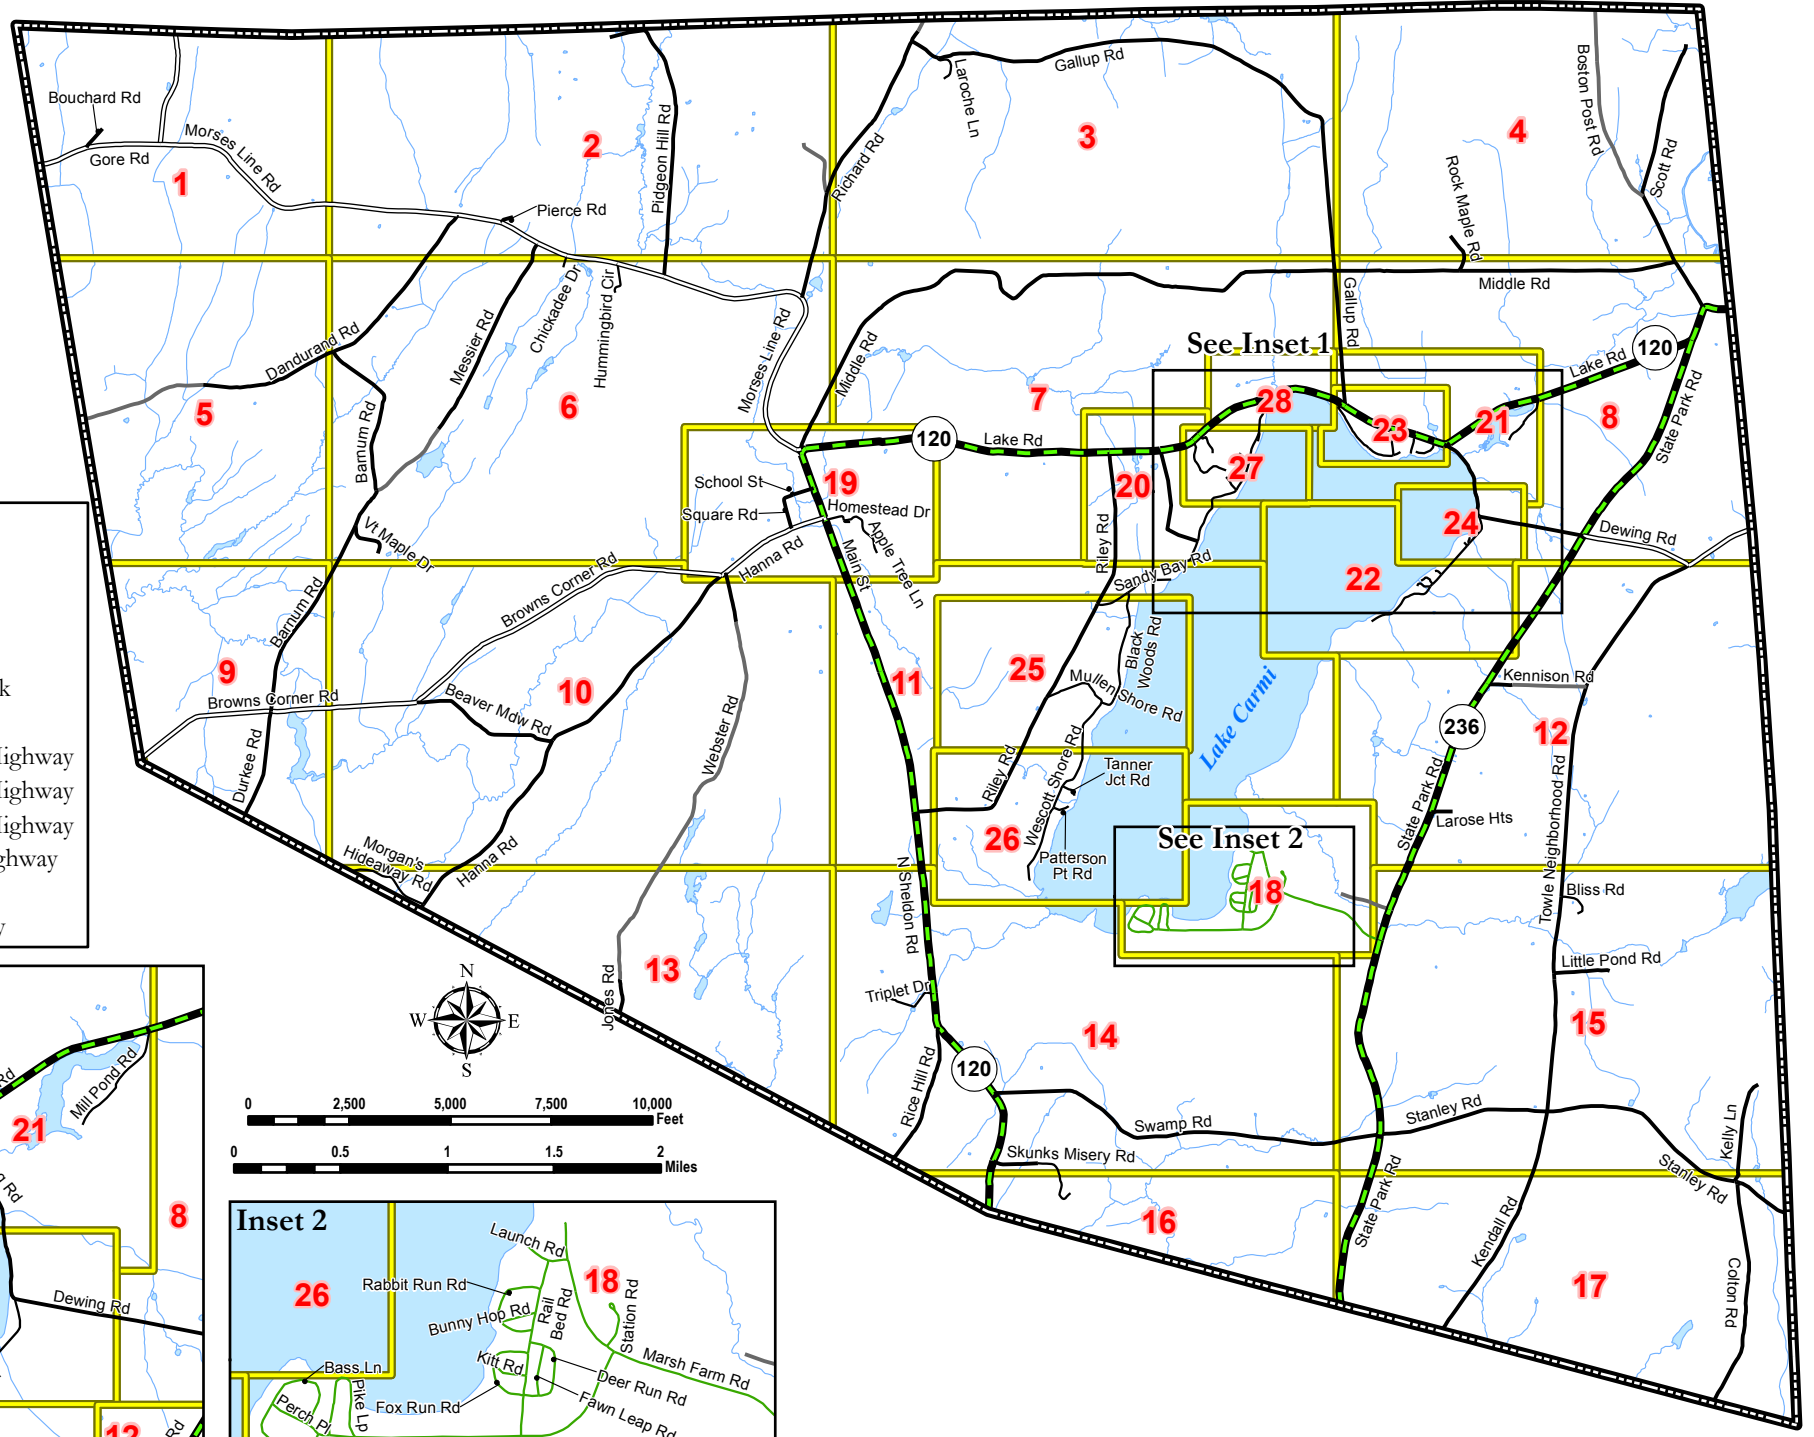

ROAD NAME	GRID	ROAD NAME	GRID
Apple Tree Ln	19	Middle Rd	6, 7, 8, 19
Barnum Rd	6, 9, 10	Mill Pond Rd	21
Bass Ln	18	Morgan's Hideaway Rd	13
Beaver Meadow Rd	10	Morses Line Rd	1, 2, 6, 19
Black Woods Rd	11, 25	Mullen Shore Rd	25
Bliss Rd	15	N Sheldon Rd	11, 14, 16
Boston Post Rd	4	Patterson Pt Rd	26
Bouchard Rd	1	Patton Shore Rd	20, 27, 28
Browns Corner Rd	9, 10, 19	Perch Pl	18
Bunny Hop Rd	18	Perry Landing Rd	23
Camp Rd	23	Pidgeon Hill Rd	2, 6
Causway Rd	18	Pierce Rd	2
Cedar Ln	24	Pike Lp	18
Chickadee Dr	2, 6	Rabbit Run Rd	18
Colton Rd	17	Rail Bed Rd	18
Dandurand Rd	2, 5, 6	Rice Hill Rd	14
Deer Run Rd	18	Richard Rd	2, 3, 6
Dewing Rd	8, 12, 21, 23, 24	Riley Rd	11, 20, 25, 26
Durkee Rd	9	Rock Maple Rd	4, 8
Elmwood Rd	27	Sandy Bay Rd	11, 25
Fawn Leap Rd	18	School St	19
Forsyth Dr	27	Scott Rd	4, 8
Fox Run Rd	18	Scottish Ln	27
Gallup Rd	3, 7, 8, 23	Shore Rd	23
Gore Rd	1	Skunks Misery Rd	14, 16
Hammond Shore Rd	22, 24	Square Rd	19
Hanna Rd	10, 13, 19	Stanley Rd	15, 17
Harrison Dr	22	State Park Rd	8, 12, 15, 17, 22
Hemlock Ln	22	Station Rd	18
Hill Rd	27	Swamp Rd	14, 15
Homestead Dr	19	Tanner Jct Rd	26
Hummingbird Cir	6	Timore Woods Rd	20
Jenne Dr	22	Towle Neighborhood Rd	12, 15
Jones Rd	13	Triplet Dr	14
Kelly Ln	15, 17	Vt Maple Dr	6
Kendall Rd	15, 17	Vics Crossing Rd	23
Kennison Rd	12	Walleye Rd	18
Kings Ct	23	Webster Rd	10, 13, 19
Kitt Rd	18	Wescott Shore Rd	25, 26
Lake Rd	7, 8, 19, 20, 21, 23, 27		
Laroche Ln	3		
Larose Hts	12		
Launch Rd	18		
Lavalle Ln	24		
Ledge Dr	27		
Little Pond Rd	15		
Main St	11, 19		
Marsh Farm Rd	15, 18		
Messier Rd	2, 6		

Legend

- 7 Grid Number
- Grid
- Lake or Pond
- Stream or Brook
- State Highway
- Class 2 Town Highway
- Class 3 Town Highway
- Class 4 Town Highway
- State Forest Highway
- Private Road
- Town Boundary

TOWN OF FRANKLIN