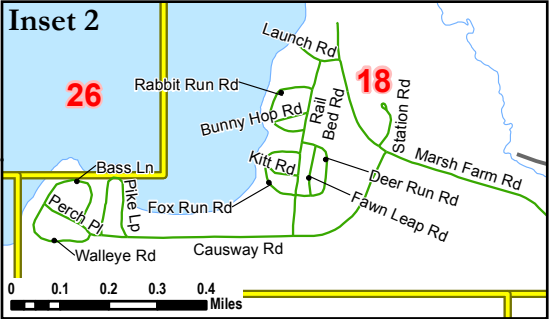

ROAD NAME	GRID	ROAD NAME	GRID
Apple Tree Ln	19	Middle Rd	6, 7, 8, 19
Barnum Rd	6, 9, 10	Mill Pond Rd	21
Bass Ln	18	Morgan's Hideaway Rd	13
Beaver Meadow Rd	10	Morses Line Rd	1, 2, 6, 19
Black Woods Rd	11, 25	Mullen Shore Rd	25
Bliss Rd	15	N Sheldon Rd	11, 14, 16
Boston Post Rd	4	Patterson Pt Rd	26
Bouchard Rd	1	Patton Shore Rd	20, 27, 28
Browns Corner Rd	9, 10, 19	Perch Pl	18
Bunny Hop Rd	18	Perry Landing Rd	23
Camp Rd	23	Pidgeon Hill Rd	2, 6
Causway Rd	18	Pierce Rd	2
Cedar Ln	24	Pike Lp	18
Chickadee Dr	2, 6	Rabbit Run Rd	18
Colton Rd	17	Rail Bed Rd	18
Dandurand Rd	2, 5, 6	Rice Hill Rd	14
Deer Run Rd	18	Richard Rd	2, 3, 6
Dewing Rd	8, 12, 21, 23, 24	Riley Rd	11, 20, 25, 26
Durkee Rd	9	Rock Maple Rd	4, 8
Elmwood Rd	27	Sandy Bay Rd	11, 25
Fawn Leap Rd	18	School St	19
Forsyth Dr	27	Scott Rd	4, 8
Fox Run Rd	18	Scottish Ln	27
Gallup Rd	3, 7, 8, 23	Shore Rd	23
Gore Rd	1	Skunks Misery Rd	14, 16
Hammond Shore Rd	22, 24	Square Rd	19
Hanna Rd	10, 13, 19	Stanley Rd	15, 17
Harrison Dr	22	State Park Rd	8, 12, 15, 17, 22
Hemlock Ln	22	Station Rd	18
Hill Rd	27	Swamp Rd	14, 15
Homestead Dr	19	Tanner Jct Rd	26
Hummingbird Cir	6	Timore Woods Rd	20
Jenne Dr	22	Towle Neighborhood Rd	12, 15
Jones Rd	13	Triplet Dr	14
Kelly Ln	15, 17	Vt Maple Dr	6
Kendall Rd	15, 17	Vics Crossing Rd	23
Kennison Rd	12	Walleye Rd	18
Kings Ct	23	Webster Rd	10, 13, 19
Kitt Rd	18	Wescott Shore Rd	25, 26
Lake Rd	7, 8, 19, 20, 21, 23, 27		
Laroche Ln	3		
Larose Hts	12		
Launch Rd	18		
Lavalle Ln	24		
Ledge Dr	27		
Little Pond Rd	15		
Main St	11, 19		
Marsh Farm Rd	15, 18		
Messier Rd	2, 6		

Vermont Coordinate System
 Transverse Mercator, NAD 83.
For planning purposes only.
 Prepared by:
 Northwest Regional
 Planning Commission
 155 Lake Street
 St. Albans, VT 05478
 802.524.5958
 www.nrpcvt.com
 February, 2011.

Legend

- 7 Grid Number
- Grid
- Lake or Pond
- Stream or Brook
- State Highway
- Class 2 Town Highway
- Class 3 Town Highway
- Class 4 Town Highway
- State Forest Highway
- Private Road
- Town Boundary