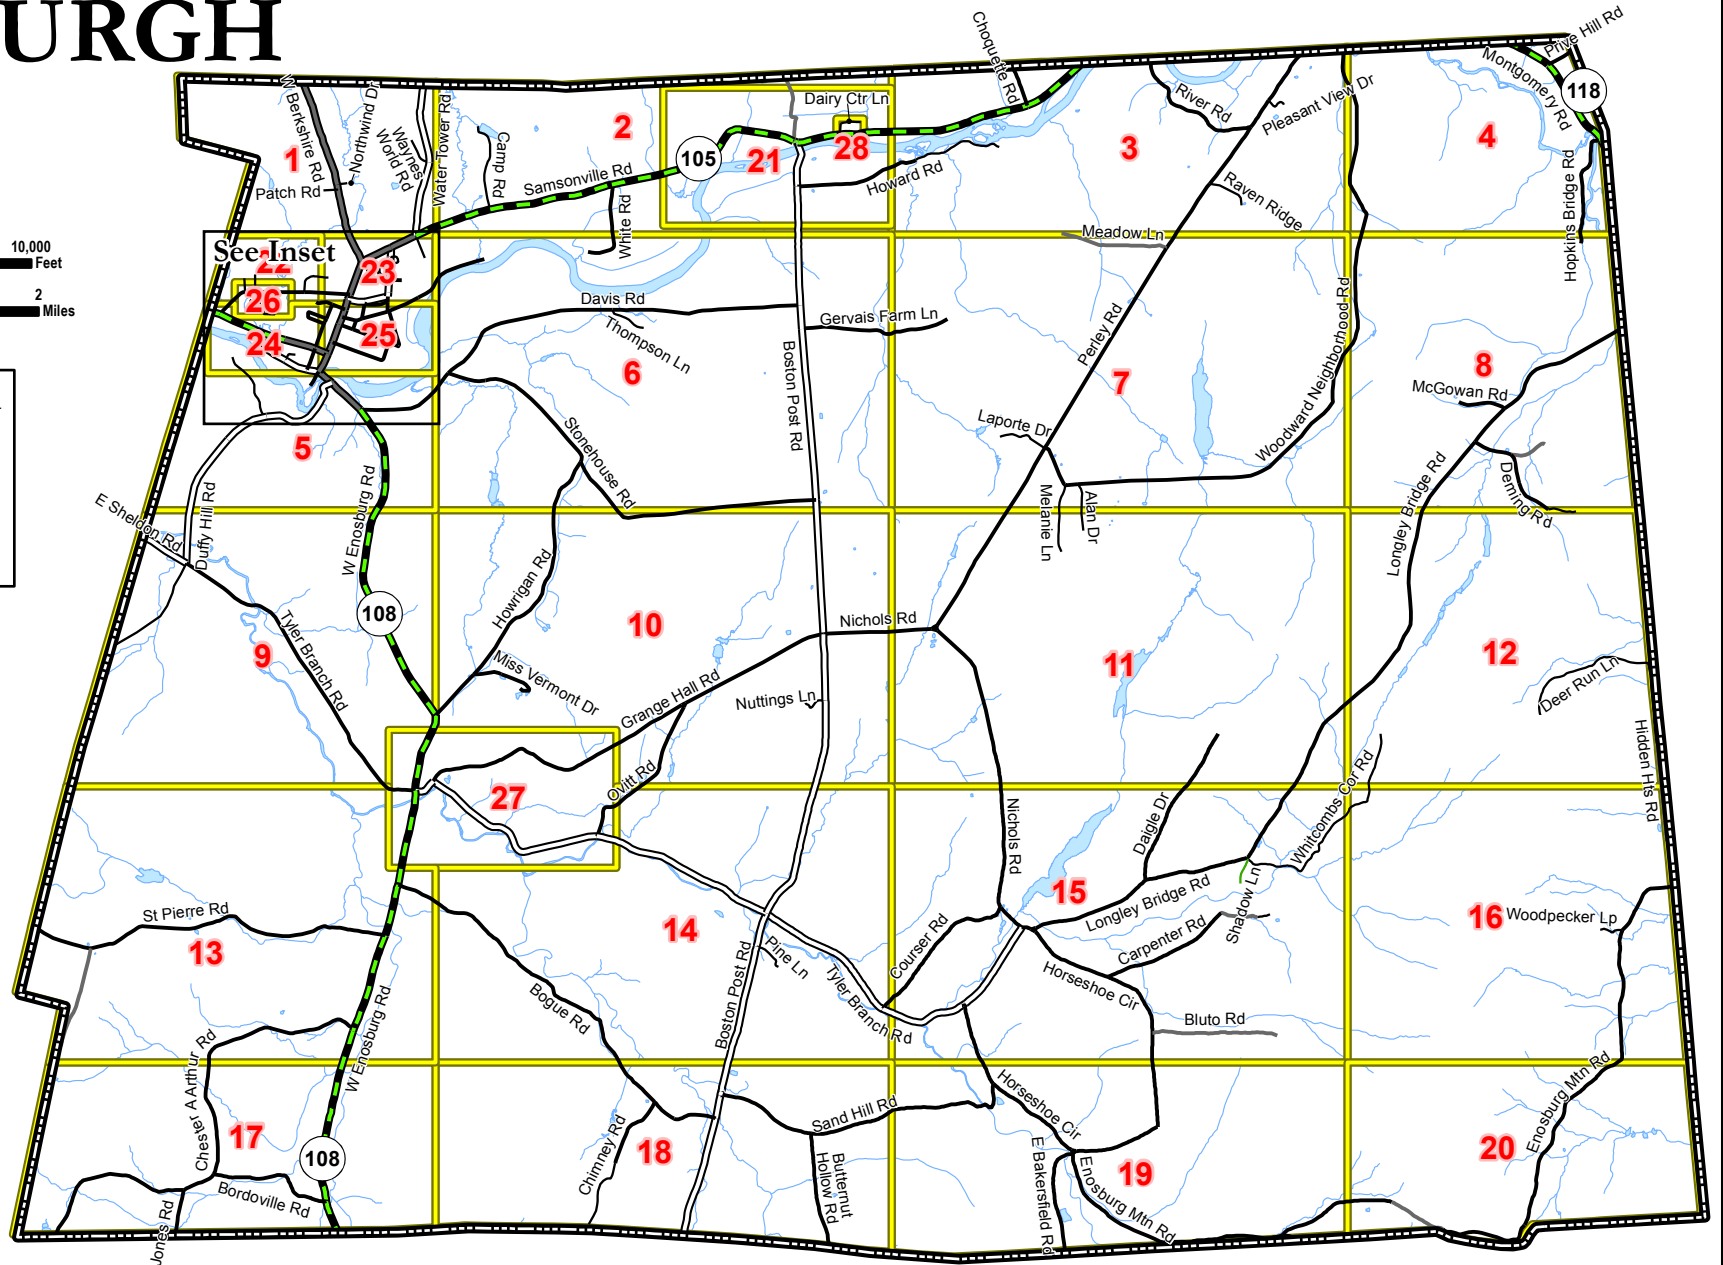

TOWN OF ENOSBURGH

Legend

- 7 Grid Number
- Grid
- Pond
- Stream or Brook
- State Highway
- Class 2 Town Highway
- Class 3 Town Highway
- Class 4 Town Highway
- Private Road
- Town Boundary

Vermont Coordinate System
Transverse Mercator, NAD 83.
For planning purposes only.
Prepared by:
Northwest Regional
Planning Commission
155 Lake Street
St. Albans, VT 05478
802.524.5958
www.nrpcvt.com
February, 2011.

Inset 1

ROAD NAME	GRID	ROAD NAME	GRID	ROAD NAME	GRID	ROAD NAME	GRID	ROAD NAME	GRID	ROAD NAME	GRID	ROAD NAME	GRID	ROAD NAME	GRID	ROAD NAME	GRID				
Alan Dr	7, 11	Carpenter Rd	15	Davis Rd	6	Enosburg Mtn Rd	16, 19, 20	Howard Rd	2, 3, 21	McGowan Rd	8	Ovitt Rd	10, 14, 27	River Rd	3	Southwind Dr	24	Weeds Ln	5, 24		
Archambault St	23, 25	Center St	24	Deer Run Ln	12	Fifth St	26	Howigan Rd	6, 10	Meadow Ln	3, 7	Patch Rd	1	St Albans St	24	Stebbins St	25	W Berkshire Rd	1, 23	W Enosburg Rd	5, 9, 10, 13, 17
Birch Ln	22, 26	Champlain St	23	Deming Rd	8, 12	First St	26	Jay View Dr	23	Melanie Ln	7, 11	Pearl St	24, 25	St Pierre Rd	13	Stonehouse Rd	6, 10	Whitcombs Cor Rd	12, 15, 16	White Rd	2, 6
Bismark St	22, 23, 24, 25	Chester A Arthur Rd	13, 17	Depot St	23	Fourth St	26	Jones Rd	17	Miss Vermont Dr	10	Perley Rd	3, 7, 11	Samsonville Rd	1, 2, 3, 21, 23, 28	Third St	26	Woodward Neighborhood Rd	3, 4, 7, 8		
Bluto Rd	15	Chimney Rd	18	Dickinson Av	25	Gervais Farm Ln	6, 7	Kennison Dr	23	Missisquoi St	6, 23, 25	Pine Ln	14	Sand Hill Rd	18, 19	Thompson Ln	6				
Bogue Rd	13, 14, 18	Choquette Rd	3	Duffy Hill Rd	5, 9	Grange Hall Rd	10, 27	Laporte Dr	7	Montgomery Rd	4	Pleasant St	23, 25	School St	25	Tyler Branch Rd	9, 14, 15, 27	Woodpecker Loop	16		
Borderville Rd	17	Church St	24, 25	E Bakersfield Rd	19	Hayes Farm Rd	5, 6	Larose Ln	22, 26	Nichols Rd	10, 11, 15	Pleasant View Dr	3	Second St	26	Valentine Dr	22, 23				
Boston Post Rd	2, 6, 10, 14, 18, 21	Coursers Rd	14, 15	E Sheldon Rd	9	Hidden Hts Rd	12, 16	Longley Bridge Rd	8, 11, 12, 15	Northwind Dr	1	Prive Hill Rd	4	Seventh St	26	Village Dr	5				
Butternut Hollow Rd	18	Daigle Dr	11, 15	East St	23	Hopkins Bridge Rd	4, 8	Main St	23, 24, 25	Nuttings Ln	10	Railroad St	23, 25	Shadow Ln	15	Water Tower Rd	1, 23				
Camp Rd	2	Dairy Ctr Ln	28	Elm St	23	Horseshoe Cir	15, 19	Maple Park	24, 25	Orchard St	22, 23, 24, 26	Raven Ridge	3	Sixth St	26	Waynes World Rd	1