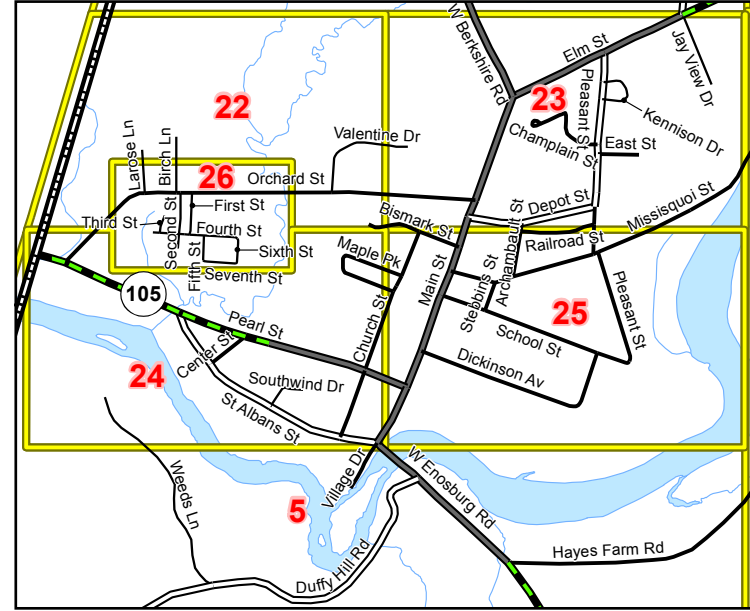

TOWN OF ENOSBURGH

Legend

- 7 Grid Number
- Grid
- Pond
- Stream or Brook
- State Highway
- Class 2 Town Highway
- Class 3 Town Highway
- Class 4 Town Highway
- Private Road
- Town Boundary

Vermont Coordinate System
Transverse Mercator, NAD 83.
For planning purposes only.
Prepared by:
Northwest Regional
Planning Commission
155 Lake Street
St. Albans, VT 05478
802.524.5958
www.nrpcvt.com
February, 2011.

Inset 1

ROAD NAME	GRID	ROAD NAME	GRID	ROAD NAME	GRID	ROAD NAME	GRID	ROAD NAME	GRID	ROAD NAME	GRID	ROAD NAME	GRID	ROAD NAME	GRID	ROAD NAME	GRID				
Alan Dr	7, 11	Carpenter Rd	15	Davis Rd	6	Enosburg Mtn Rd	16, 19, 20	Howard Rd	2, 3, 21	McGowan Rd	8	Ovitt Rd	10, 14, 27	River Rd	3	Southwind Dr	24	Weeds Ln	5, 24		
Archambault St	23, 25	Center St	24	Deer Run Ln	12	Fifth St	26	Howigan Rd	6, 10	Meadow Ln	3, 7	Patch Rd	1	St Albans St	24	Stebbins St	25	W Berkshire Rd	1, 23	W Enosburg Rd	5, 9, 10, 13, 17
Birch Ln	22, 26	Champlain St	23	Deming Rd	8, 12	First St	26	Jay View Dr	23	Melanie Ln	7, 11	Pearl St	24, 25	St Pierre Rd	13	Stonehouse Rd	6, 10	Whitcombs Cor Rd	12, 15, 16	White Rd	2, 6
Bismark St	22, 23, 24, 25	Chester A Arthur Rd	13, 17	Depot St	23	Fourth St	26	Jones Rd	17	Miss Vermont Dr	10	Perley Rd	3, 7, 11	Samsonville Rd	1, 2, 3, 21, 23, 28	Third St	26	Woodward Neighborhood Rd	3, 4, 7, 8		
Bluto Rd	15	Chimney Rd	18	Dickinson Av	25	Gervais Farm Ln	6, 7	Kennison Dr	23	Missisquoi St	6, 23, 25	Pine Ln	14	Sand Hill Rd	18, 19	Thompson Ln	6				
Bogue Rd	13, 14, 18	Choquette Rd	3	Duffy Hill Rd	5, 9	Grange Hall Rd	10, 27	Laporte Dr	7	Montgomery Rd	4	Pleasant St	23, 25	School St	25	Tyler Branch Rd	9, 14, 15, 27	Woodpecker Loop	16		
Borderville Rd	17	Church St	24, 25	E Bakersfield Rd	19	Hayes Farm Rd	5, 6	Larose Ln	22, 26	Nichols Rd	10, 11, 15	Pleasant View Dr	3	Second St	26	Valentine Dr	22, 23				
Boston Post Rd	2, 6, 10, 14, 18, 21	Coursers Rd	14, 15	E Sheldon Rd	9	Hidden Hts Rd	12, 16	Longley Bridge Rd	8, 11, 12, 15	Northwind Dr	1	Prive Hill Rd	4	Seventh St	26	Village Dr	5				
Butternut Hollow Rd	18	Daigle Dr	11, 15	East St	23	Hopkins Bridge Rd	4, 8	Main St	23, 24, 25	Nuttings Ln	10	Railroad St	23, 25	Shadow Ln	15	Water Tower Rd	1, 23				
Camp Rd	2	Dairy Ctr Ln	28	Elm St	23	Horseshoe Cir	15, 19	Maple Park	24, 25	Orchard St	22, 23, 24, 26	Raven Ridge	3	Sixth St	26	Waynes World Rd	1