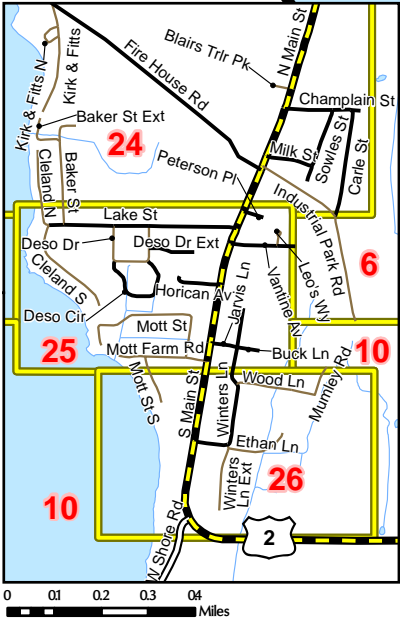

TOWN OF ALBURGH

Northwest
REGIONAL PLANNING COMMISSION

Vermont Coordinate System
Transverse Mercator, NAD 83.
For planning purposes only.
Prepared by:
Northwest RPC
75 Fairfield Street
St. Albans, VT 05478
(802) 524-3958
www.nrpcvt.com
July, 2015.

Inset 1

Inset 2

Inset 3

Inset 4

Inset 5

LEGEND

- 7 Grid Number
- Grid
- Lake or Pond
- Stream or Brook
- Federal Highway
- State Highway
- Class 1 Town Highway
- Class 2 Town Highway
- Class 3 Town Highway
- Class 4 Town Highway
- Private Road
- Town Boundary