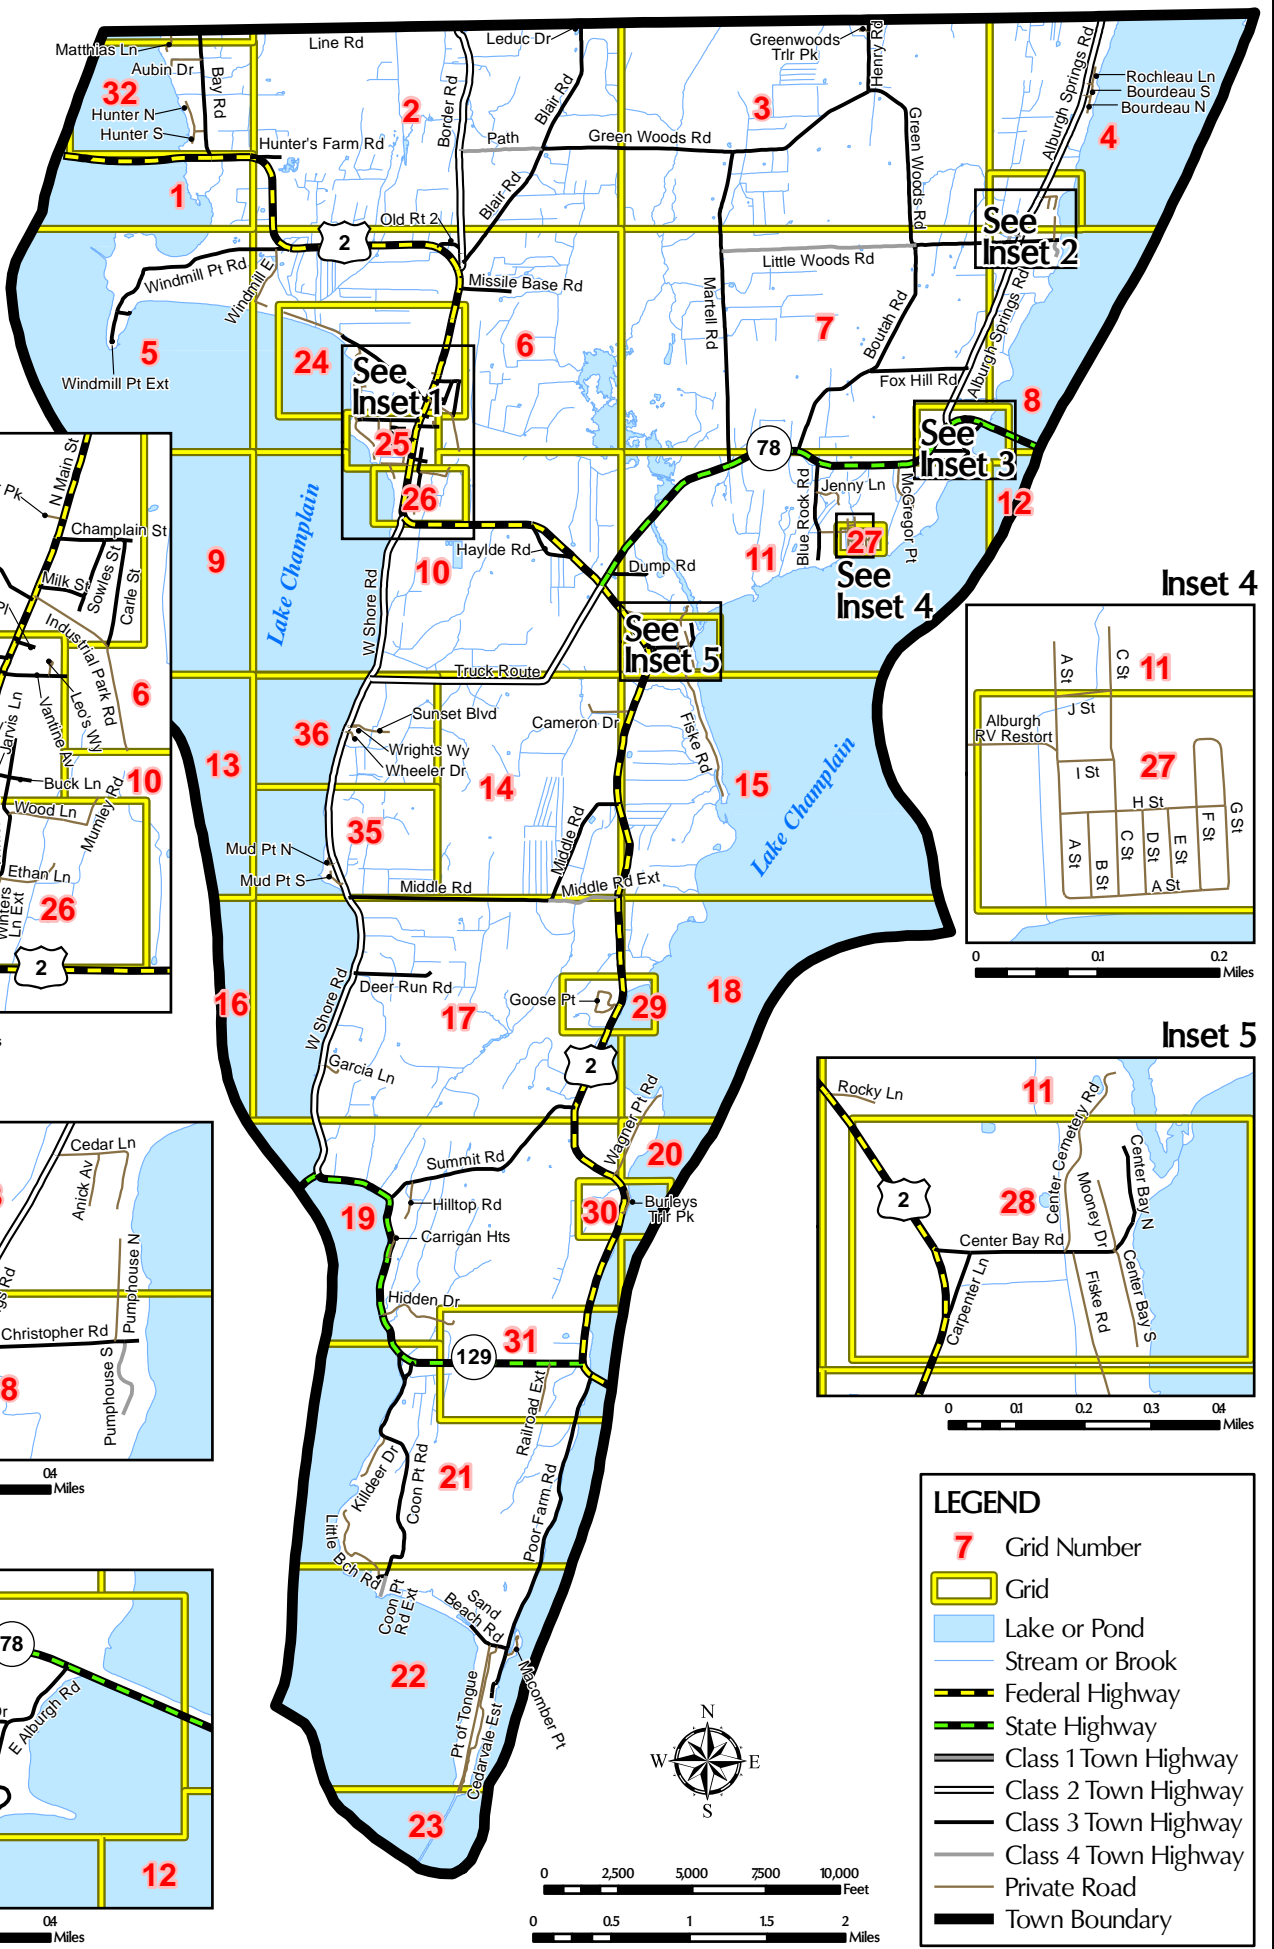

TOWN OF ALBURGH

Northwest
REGIONAL PLANNING COMMISSION

Vermont Coordinate System
Transverse Mercator, NAD 83.
For planning purposes only.
Prepared by:
Northwest RPC
75 Fairfield Street
St. Albans, VT 05478
(802) 524-3958
www.nrpcvt.com
July, 2015.

Inset 1

Inset 2

Inset 3

Inset 4

Inset 5

LEGEND

- 7 Grid Number
- Grid
- Lake or Pond
- Stream or Brook
- Federal Highway
- State Highway
- Class 1 Town Highway
- Class 2 Town Highway
- Class 3 Town Highway
- Class 4 Town Highway
- Private Road
- Town Boundary