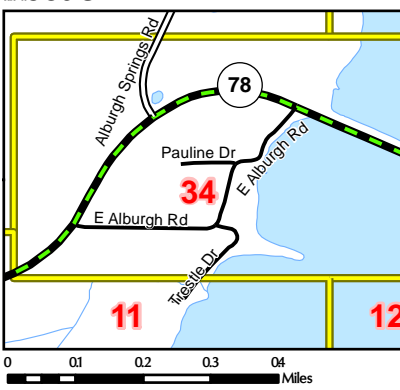

TOWN OF ALBURGH

Northwest
REGIONAL PLANNING COMMISSION

Vermont Coordinate System
Transverse Mercator, NAD 83.
For planning purposes only.
Prepared by:
Northwest RPC
75 Fairfield Street
St. Albans, VT 05478
(802) 524-3958
www.nrpcvt.com
July, 2015.

Inset 1

Inset 2

Inset 3

Inset 4

Inset 5

LEGEND

- 7 Grid Number
- Grid
- Lake or Pond
- Stream or Brook
- Federal Highway
- State Highway
- Class 1 Town Highway
- Class 2 Town Highway
- Class 3 Town Highway
- Class 4 Town Highway
- Private Road
- Town Boundary